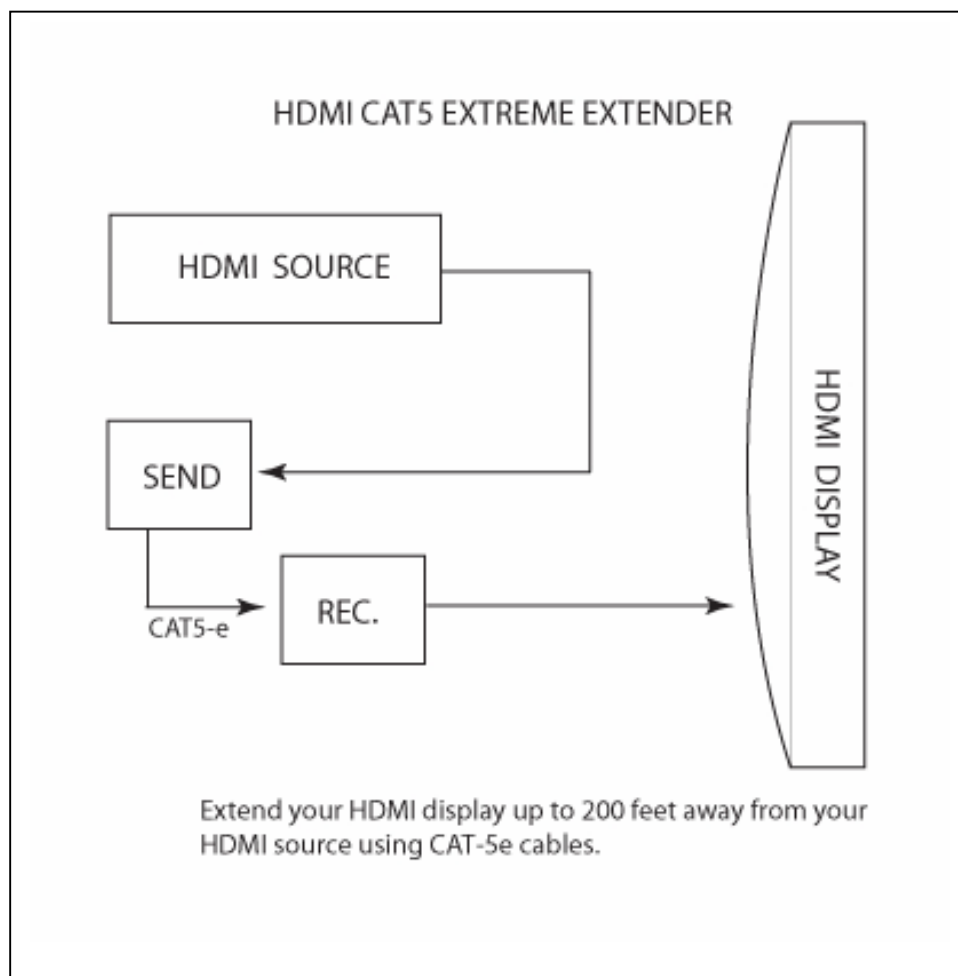

Specifications:

1. Video Amplifier Bandwidth: 165 MHz
   - Single Link Range: 1080P/1920 x 1200
   - Input Video Signal: 1.2 Volts p-p
   - Input DDC Signal: 5 Volts p-p (TTL)
   - HDMI Connector: Type A 19 Pin Female
   - Link Connector: RJ-45 Shielded
   - Power Supply: 5V DC
   - Power Consumption: 20 Watts (max)
   - Dimensions: 3.4" D x 3.25" W x 1.25" H
   - Shipping Weight: 3 lbs.
2. + Audio + Video Extender bis 300 Meter über CATx (x=5,5e,6,7)
   + Übertragung auf bis zu 64 Bildschirme über CATx (x=5,5e,6,7)
   + Stereo Audio in CD Qualität
   + Auflösung 1600x1200 bis 200m und 1280x1024 bis 300m möglich

Link: <http://www.bellequip.at/gefen/hdmi_hdtv_extender/hdmi_cat5_extreme_extender_gefen.htm>